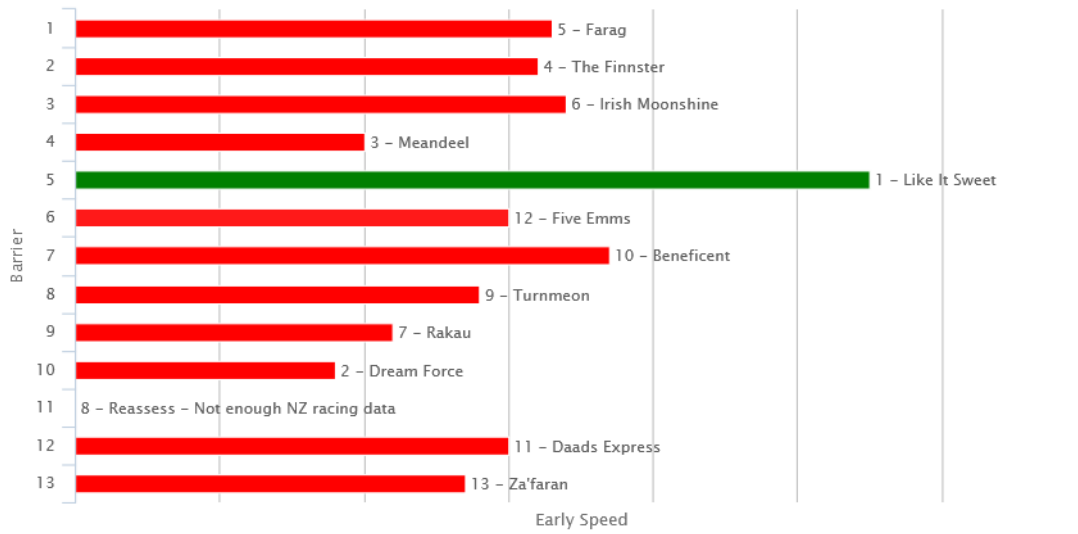

**2.19pm**

Tempo = Even

**R8 Stella Artois 1600 – Rating 65 1600**

**2.54pm**

Tempo = Even

**R9 Mount Shop 1600 – Maiden 1600**

**3.29pm**

Tempo = Slow

**R10 Dunstan Salute 1600 – Maiden 1600**

**4.04pm**

Tempo = Slow