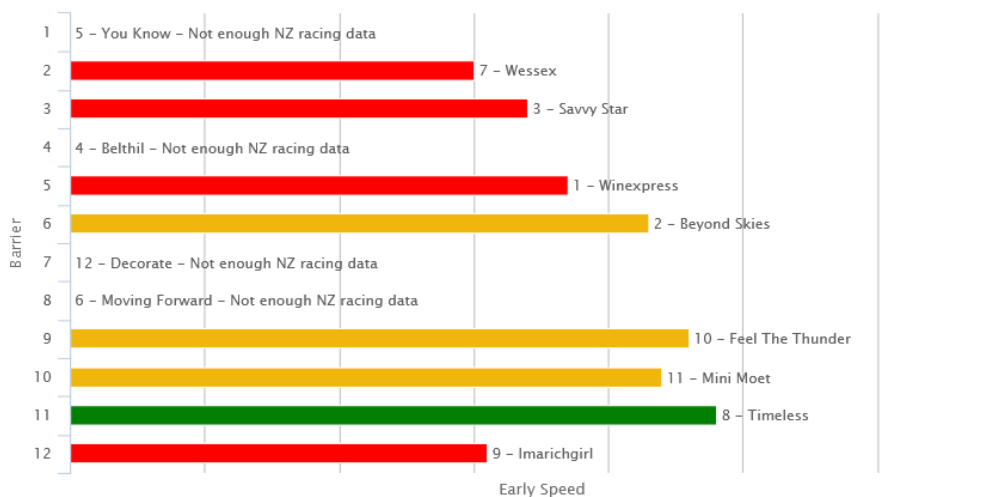

Green = on pace (lead trail). Orange = midfield. Red = back marker

#### R1 SkyCity 1200 – Rating 65 1200

10.55am

Tempo = Even

#### R2 NZB Insurance Pearl Series Race – Two-Year-Old 1200

11.25am

Tempo = Even

**R3 Dunstan Feeds 1200 – Maiden 1200**

**11.55am**

Tempo = Slow

**R4 Betavet 1400 – Maiden Three-Year-Old 1400**

**12.30pm**