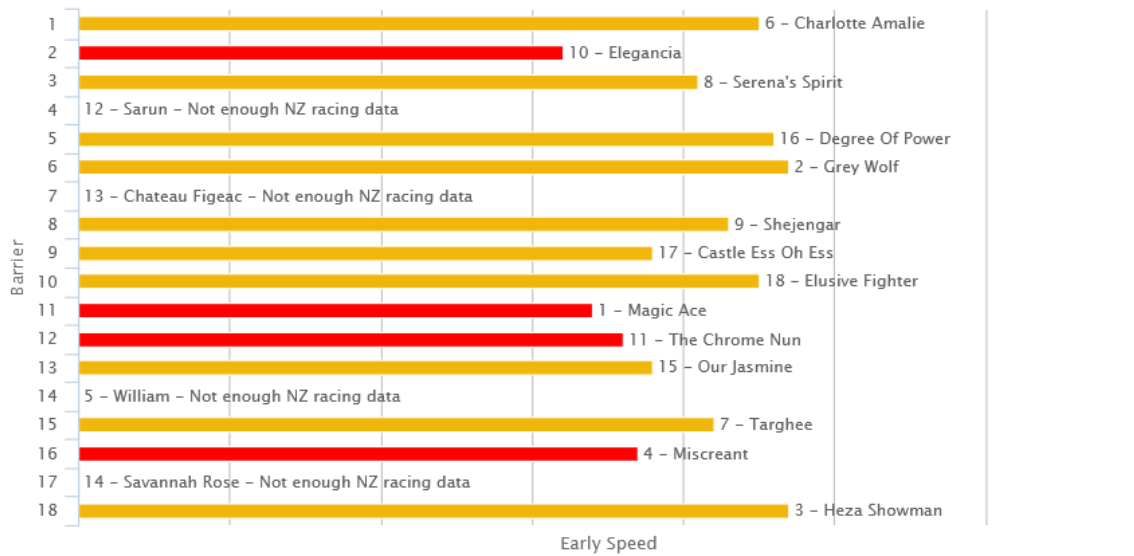

#### R2 NZB Insurance Pearl Series Race – Two-Year-Old 1200

11.25am

Tempo = Even

**R3 Dunstan Feeds 1200 – Maiden 1200**

**11.55am**

Tempo = Slow

**R4 Betavet 1400 – Maiden Three-Year-Old 1400**

**12.30pm**