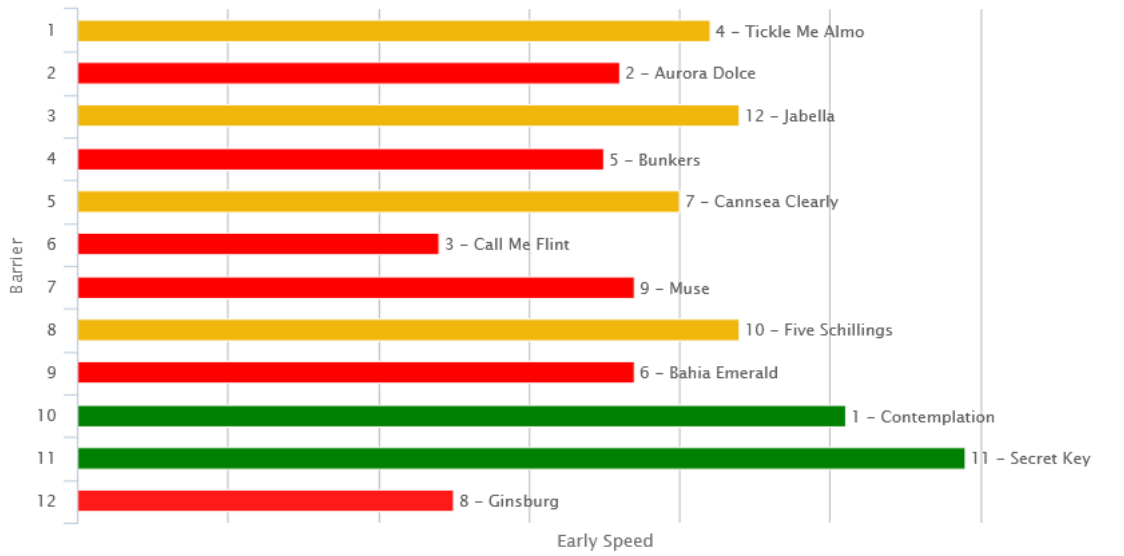

Tempo = Slow

**R5 Haunui Farm 1400 – Maiden 1400**

**1.06pm**

Tempo = Slow

**R6 NZB Insurance Pearl Series Race – Maiden F&M 1600**

**1.42pm**

Tempo = Even

**R7 Barfoot & Thompson 1600 – Rating 65 1600**

**2.19pm**

Tempo = Even

**R8 Stella Artois 1600 – Rating 65 1600**

**2.54pm**

Tempo = Even

**R9 Mount Shop 1600 – Maiden 1600**

**3.29pm**

Tempo = Slow