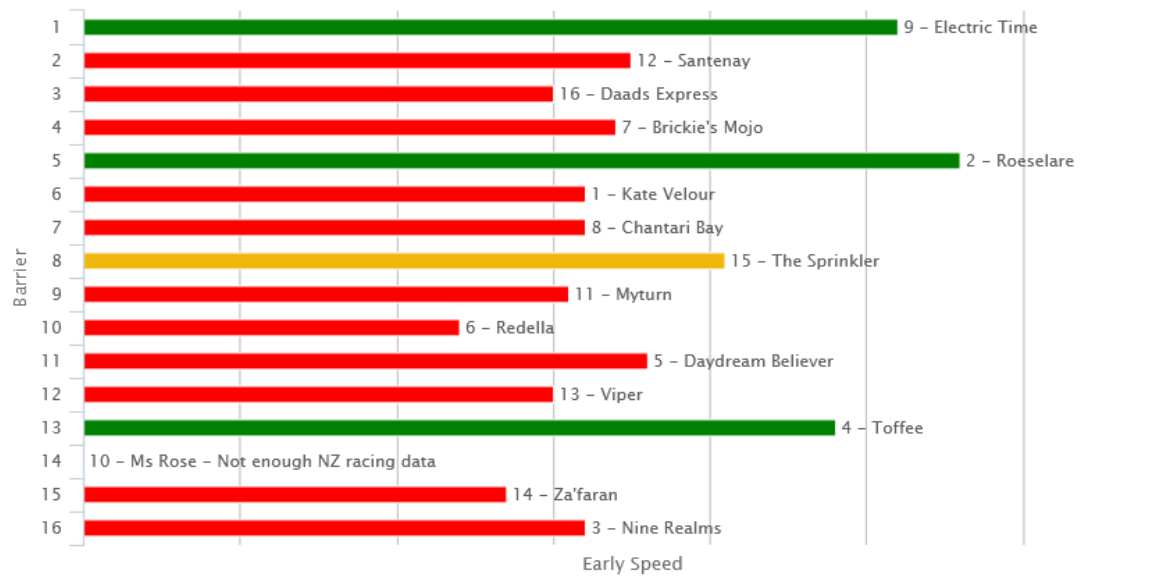

Tempo = Slow

**R5 Haunui Farm 1400 – Maiden 1400**

**1.06pm**

Tempo = Slow

**R6 NZB Insurance Pearl Series Race – Maiden F&M 1600**

**1.42pm**

Tempo = Even

**R7 Barfoot & Thompson 1600 – Rating 65 1600**

**2.19pm**

Tempo = Even

**R8 Stella Artois 1600 – Rating 65 1600**

**2.54pm**

Tempo = Even

**R9 Mount Shop 1600 – Maiden 1600**

**3.29pm**

Tempo = Slow