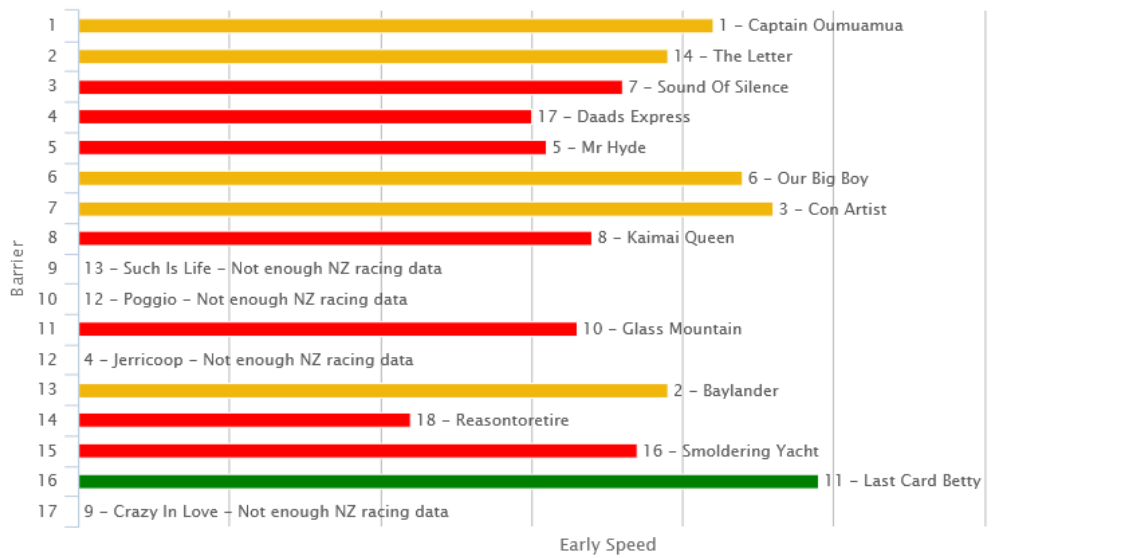

#### R2 NZB Insurance Pearl Series Race – Two-Year-Old 1200

11.25am

Tempo = Even

**R3 Dunstan Feeds 1200 – Maiden 1200**

**11.55am**

Tempo = Slow

**R4 Betavet 1400 – Maiden Three-Year-Old 1400**

**12.30pm**

Tempo = Slow

**R5 Haunui Farm 1400 – Maiden 1400**

**1.06pm**

Tempo = Slow

**R6 NZB Insurance Pearl Series Race – Maiden F&M 1600**

**1.42pm**

Tempo = Even

**R7 Barfoot & Thompson 1600 – Rating 65 1600**