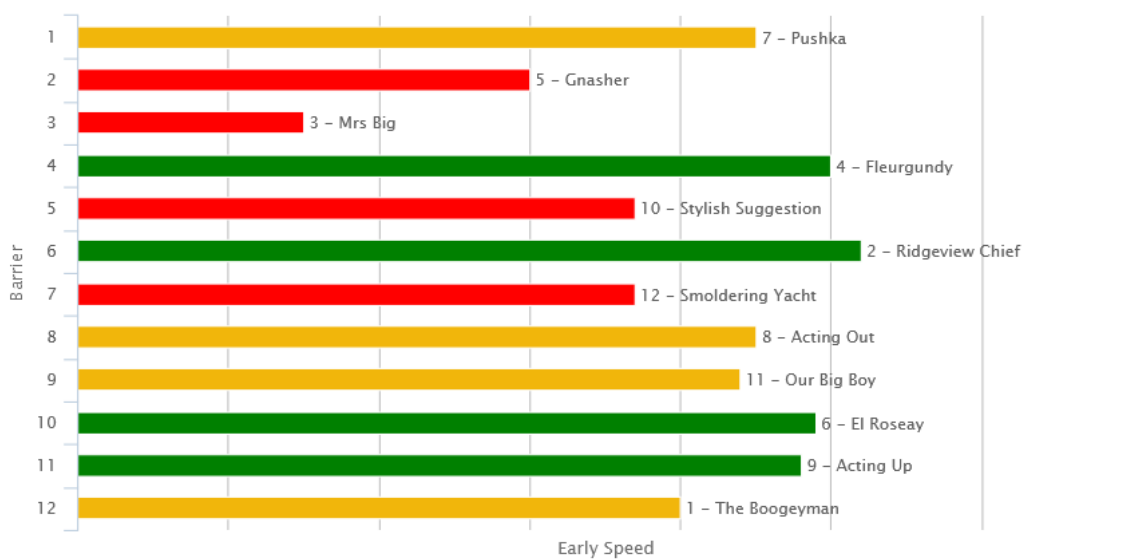

## SPEED MAPS

### Ladies' Day @ Pukekohe Park – Wednesday, 22 June 2022

Courtesy of Form Pro Ratings

The speed maps are based on past performances and do not consider draw, rider instructions or tactics. As these speed maps are created after acceptances, there might be scratchings included in the below speed maps.

Green = on pace (lead trail). Orange = midfield. Red = back marker

#### R1 SkyCity 1200 – Rating 65 1200

10.55am

Tempo = Even