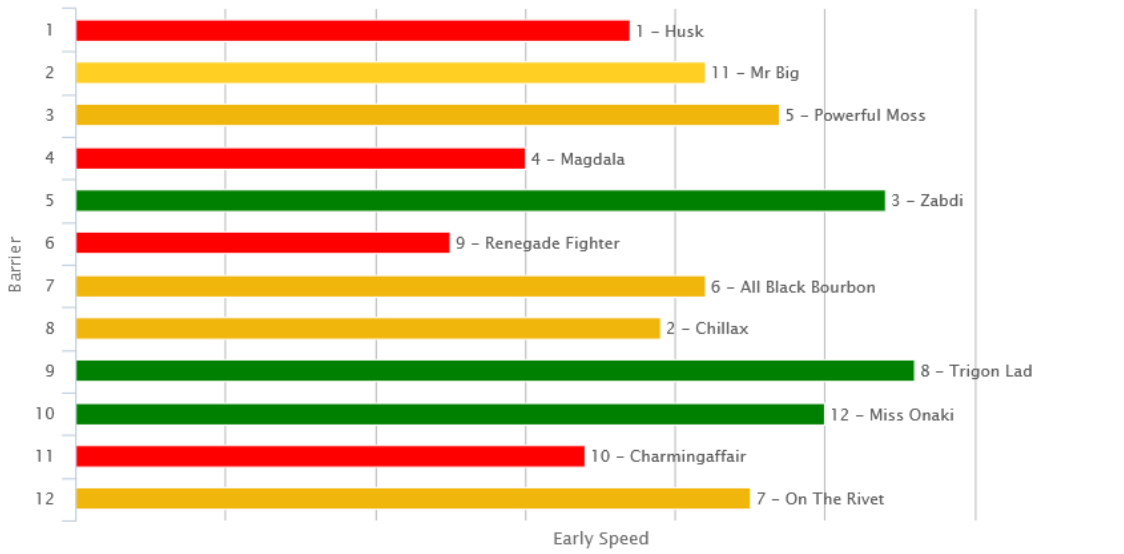

**2.19pm**

Tempo = Even

**R8 Stella Artois 1600 – Rating 65 1600**

**2.54pm**

Tempo = Even

**R9 Mount Shop 1600 – Maiden 1600**

**3.29pm**

Tempo = Slow

**R10 Dunstan Salute 1600 – Maiden 1600**

**4.04pm**

Tempo = Slow