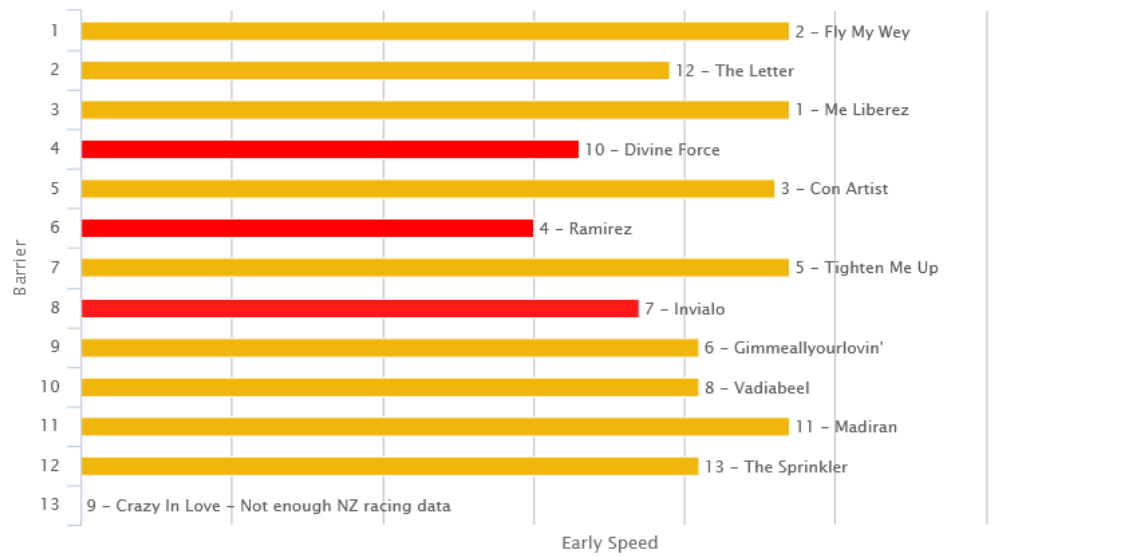

#### R2 NZB Insurance Pearl Series Race – Two-Year-Old 1200

11.25am

Tempo = Even

**R3 Dunstan Feeds 1200 – Maiden 1200**

**11.55am**

Tempo = Slow

**R4 Betavet 1400 – Maiden Three-Year-Old 1400**

**12.30pm**

Tempo = Slow

**R5 Haunui Farm 1400 – Maiden 1400**

**1.06pm**

Tempo = Slow

**R6 NZB Insurance Pearl Series Race – Maiden F&M 1600**

**1.42pm**

Tempo = Even

**R7 Barfoot & Thompson 1600 – Rating 65 1600**