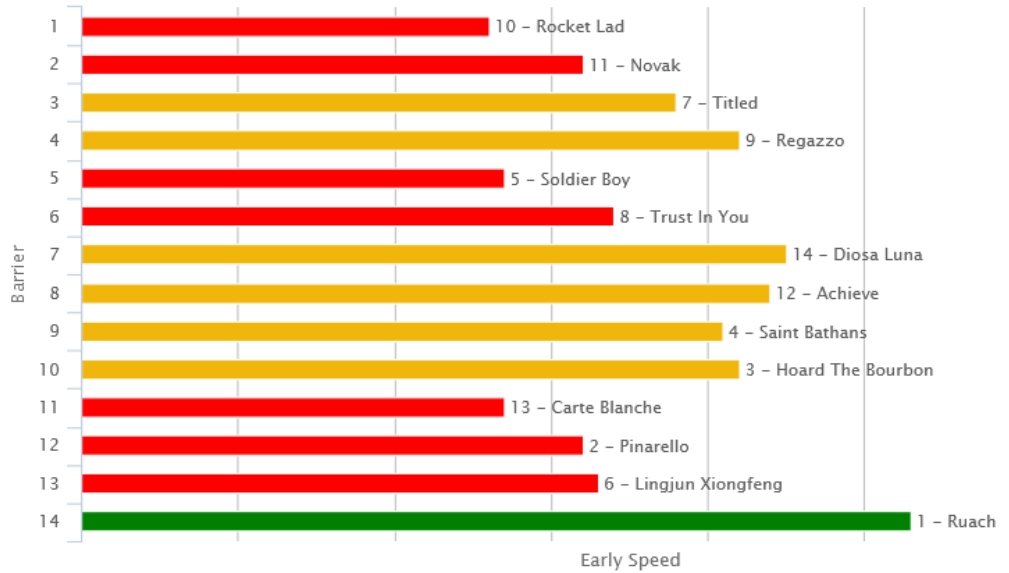

Tempo = Even

**R4 Staphanos By Deep Impact Champagne Stakes – Two Year Old 1600 – LR 2.18pm**

Tempo = Slow

**R5 VRC Trophy 1400 – Rating 74 1400**

**2.54pm**

Tempo = Even

**R6 Trelawney Stud Championship Stakes – Three-Year-Old 2100 – Group 2 3.30pm**

Tempo = Slow

**R7 Manco Easter Handicap – Open 1600 – Group 3 4.10pm**

Tempo = Even

R8 El Roca 1600 – Rating 65 1600

4.50pm

Tempo = Even