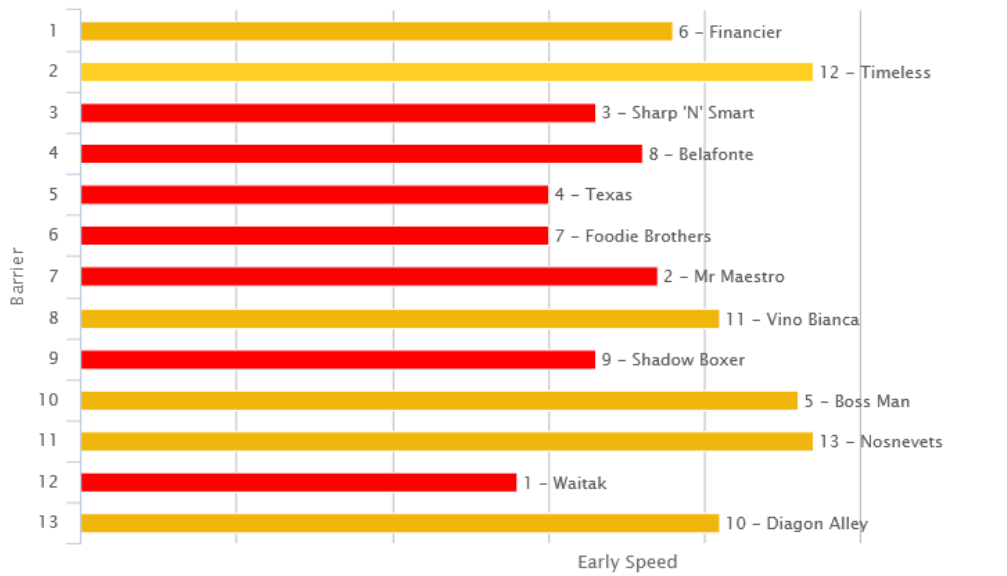

Green = on pace (lead trail). Orange = midfield. Red = back marker

#### R1 Graeme Thomson Antique Jewellers 2100 – Rating 74 2100

12.25pm

Tempo = Even

**R2 Vertical Logistics 1200 – Open 1200**

**1.03pm**

Tempo = Even

**R3 MW Insurance 1200 – Rating 65 1200**

**1.39pm**

Tempo = Even

**R4 Staphanos By Deep Impact Champagne Stakes – Two Year Old 1600 – LR 2.18pm**

Tempo = Slow

**R5 VRC Trophy 1400 – Rating 74 1400**

**2.54pm**

Tempo = Even

**R6 Trelawney Stud Championship Stakes – Three-Year-Old 2100 – Group 2 3.30pm**

Tempo = Slow

**R7 Manco Easter Handicap – Open 1600 – Group 3 4.10pm**

Tempo = Even

R8 El Roca 1600 – Rating 65 1600

4.50pm

Tempo = Even