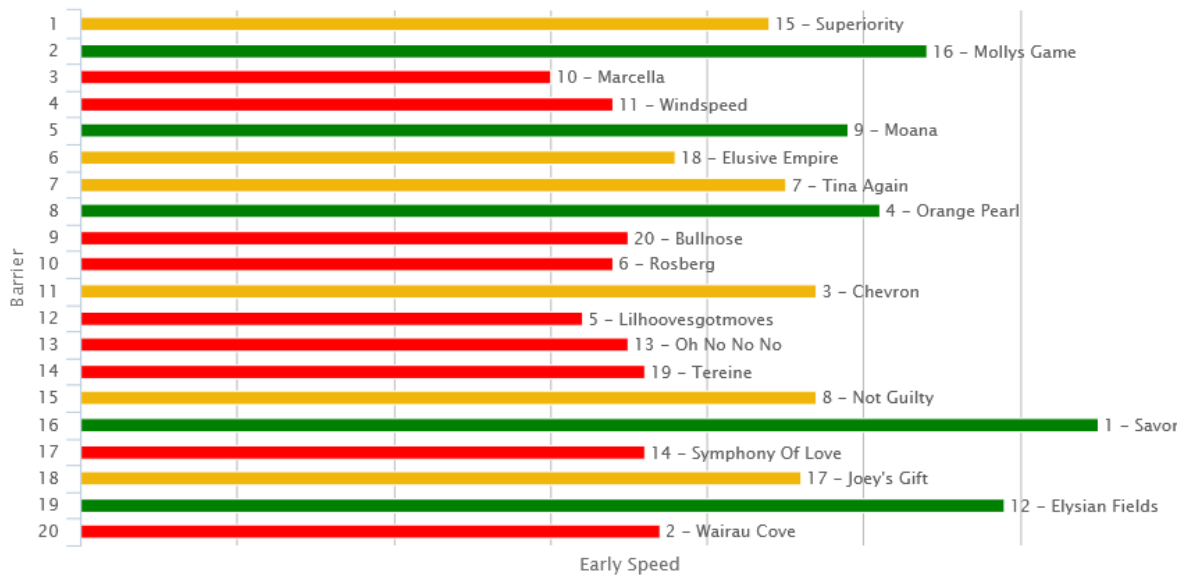

## SPEED MAPS

Green = on pace (lead trail). Orange = midfield. Red = back marker

#### R1 Graeme Thomson Antique Jewellers 2100 – Rating 74 2100

12.25pm

Tempo = Even

**R2 Vertical Logistics 1200 – Open 1200**

**1.03pm**

Tempo = Even

**R3 MW Insurance 1200 – Rating 65 1200**

**1.39pm**

Tempo = Even

**R4 Staphanos By Deep Impact Champagne Stakes – Two Year Old 1600 – LR 2.18pm**

Tempo = Slow

**R5 VRC Trophy 1400 – Rating 74 1400**

**2.54pm**

Tempo = Even

**R6 Trelawney Stud Championship Stakes – Three-Year-Old 2100 – Group 2 3.30pm**