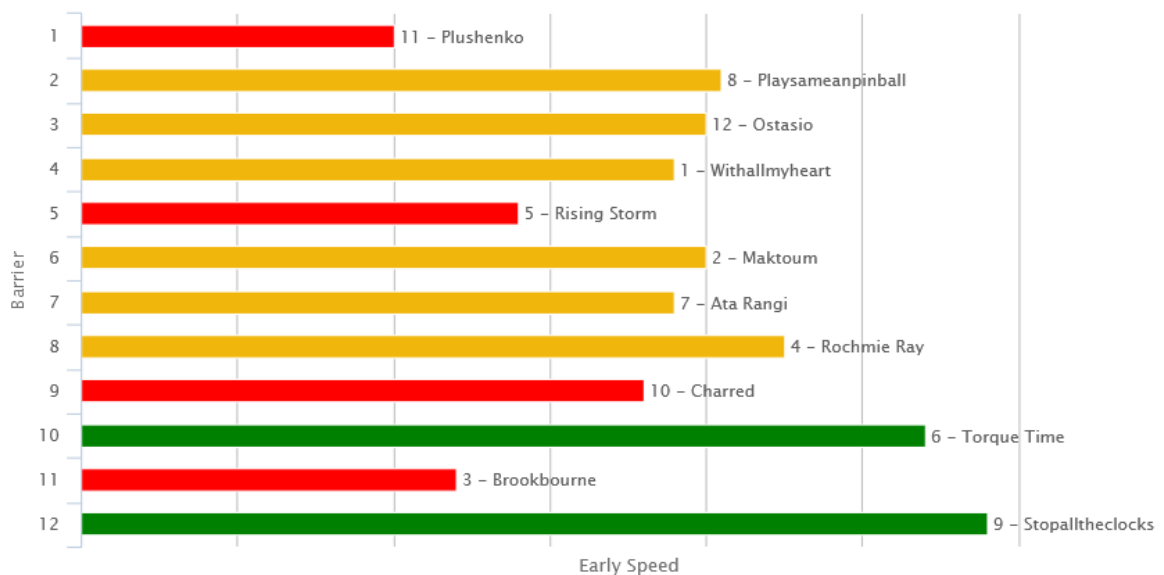

SPEED MAPS

Manco Easter Handicap Day @ Pukekohe Park – Saturday, 23 April 2022

Courtesy of Form Pro Ratings

The speed maps are based on past performances and do not consider draw, rider instructions or tactics. As these speed maps are created after acceptances, there might be scratchings included in the below speed maps.

Green = on pace (lead trail). Orange = midfield. Red = back marker

R1 Graeme Thomson Antique Jewellers 2100 – Rating 74 2100

12.25pm

Tempo = Even