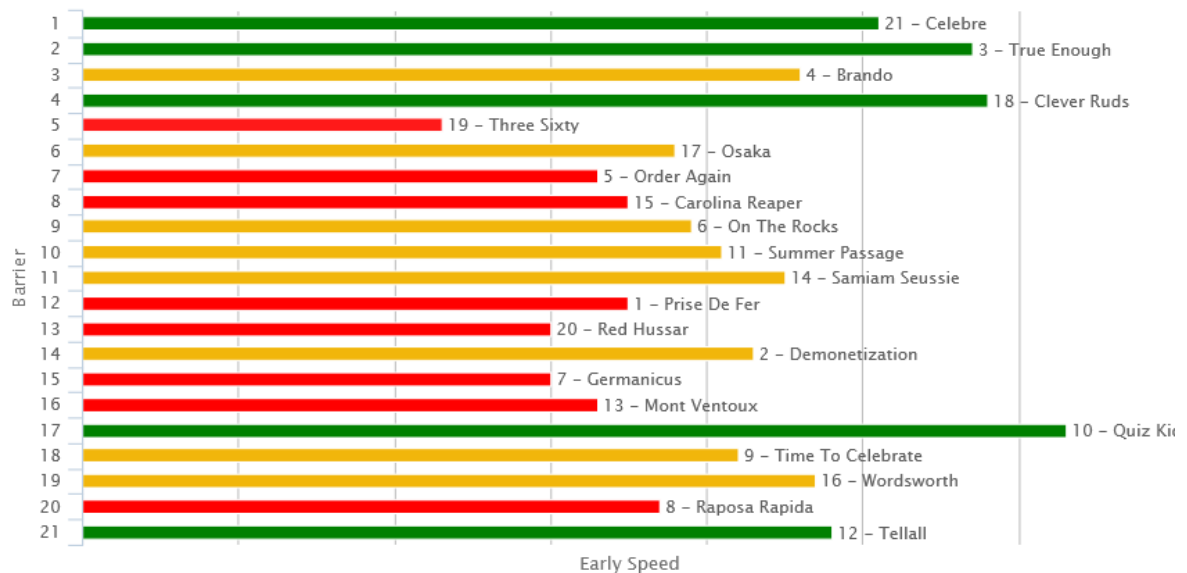

## SPEED MAPS

Tempo = Even

**R4 Staphanos By Deep Impact Champagne Stakes – Two Year Old 1600 – LR 2.18pm**

Tempo = Slow

**R5 VRC Trophy 1400 – Rating 74 1400**

**2.54pm**

Tempo = Even

**R6 Trelawney Stud Championship Stakes – Three-Year-Old 2100 – Group 2 3.30pm**

Tempo = Slow

**R7 Manco Easter Handicap – Open 1600 – Group 3 4.10pm**

Tempo = Even

R8 El Roca 1600 – Rating 65 1600

4.50pm

Tempo = Even