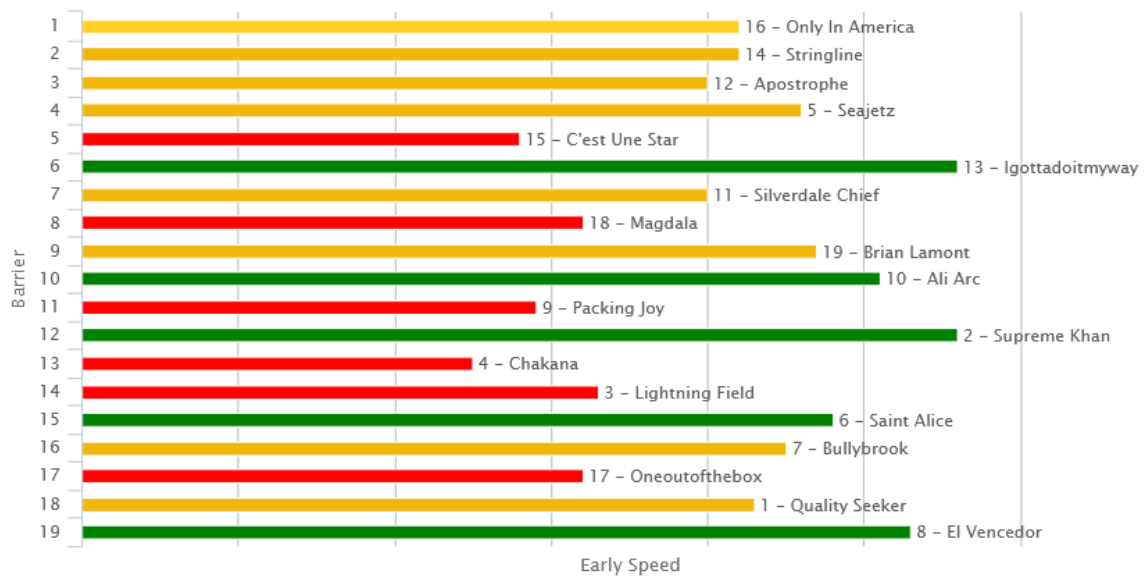

## SPEED MAPS

Tempo = Even

**R4 Staphanos By Deep Impact Champagne Stakes – Two Year Old 1600 – LR 2.18pm**

Tempo = Slow

**R5 VRC Trophy 1400 – Rating 74 1400**

**2.54pm**

Tempo = Even

**R6 Trelawney Stud Championship Stakes – Three-Year-Old 2100 – Group 2 3.30pm**

Tempo = Slow

**R7 Manco Easter Handicap – Open 1600 – Group 3 4.10pm**

Tempo = Even

R8 El Roca 1600 – Rating 65 1600

4.50pm

Tempo = Even